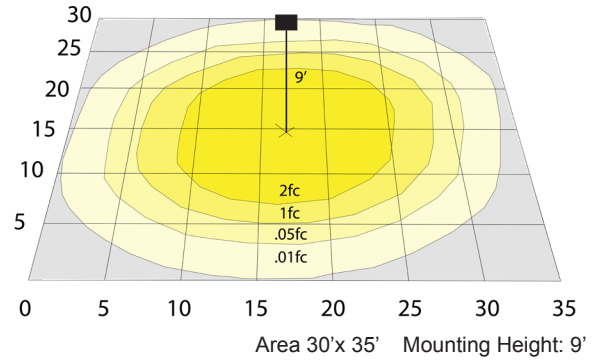

Other Views:

Performance Table: LF3-15W

MODEL NO.	Wattage	Voltage	Lumens	Color Temp.	BUG Rating	LPW
LF3-15WW	15W	120~277V	1700LM	3000K	B1-U1-G0	113
LF3-15NW	15W	120~277V	1700LM	4000K	B1-U1-G0	113
LF3-15CW	15W	120~277V	1700LM	5000K	B1-U1-G0	113

Sample Ordering

Model   Wattage   Color Temp.

LF3 - 15 -   - KN

WW = 3000K
NW = 4000K
CW = 5000K

Accessories Options

Blank = No Option For Accessories

WRC-3-BRZ = Weatherproof cover with three(3) 1/2" hubs

LA-90-BZ = Fixture mounting 90° elbow Attachment

Example:

- 1.LF3-15WW-KN (For LF3 15W 3000K fixture 120-277V)
- 2.LF3-15WW-KN (For LF3 15W 3000K fixture 120-277V)
3. WRC-3-BRZ (Weatherproof cover with three(3) 1/2" hubs)

ACCESSORIES AND MOUNTING OPTIONS