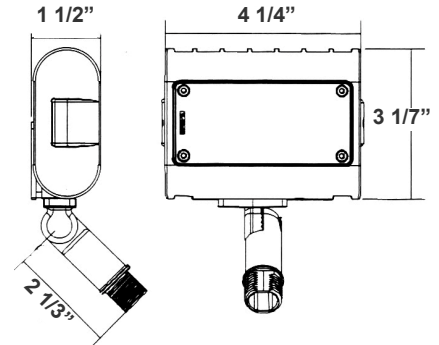

LF3 SERIES Outdoor Lighting

LF3-15WW-KN
LF3-15NW-KN
LF3-15CW-KN

Selection:

Customer Name: _____

Project Name: _____

Note: _____

Type: _____

4-1/4"(W) x 3-1/7"(H) x 1-1/2"(D) x 2-1/3"(K)