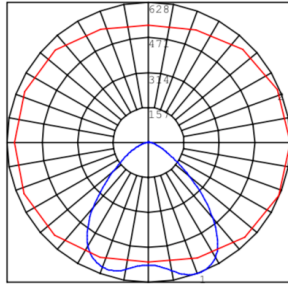

Photometrics: LF3-15W

TYPE II

BUD Rating: B1-U1-G0